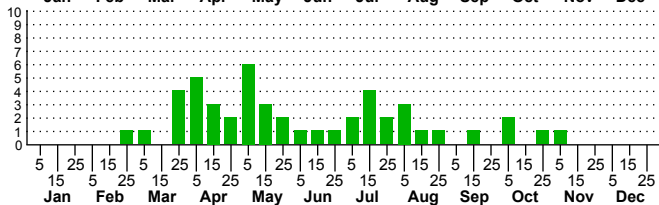

$n=0$
HM

$n=48$
Pd

$n=15$
LM

$n=15$
CP

Coleotechnites floriae

Three periods to each month: 1-10 / 11-20 / 21-31

NC Biodiversity Project: nc-biodiversity.com