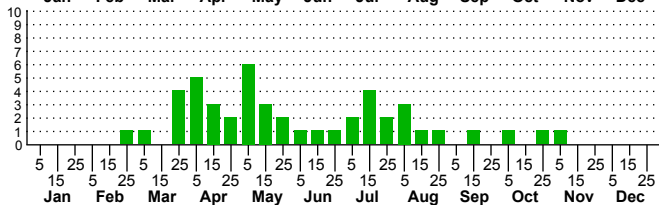

$n=0$
HM

$n=47$
Pd

$n=14$
LM

$n=15$
CP

Coleotechnites florae

Three periods to each month: 1-10 / 11-20 / 21-31

NC Biodiversity Project: nc-biodiversity.com