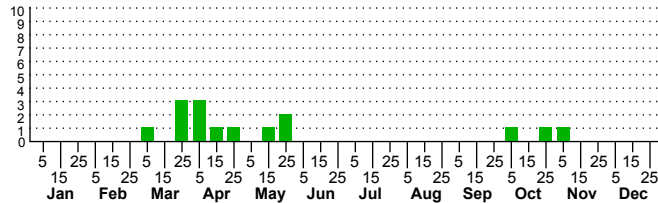

$n=0$
HM

$n=48$
Pd

$n=15$
LM

$n=15$
CP

Coleotechnites floriae

Three periods to each month: 1-10 / 11-20 / 21-31

NC Biodiversity Project: nc-biodiversity.com