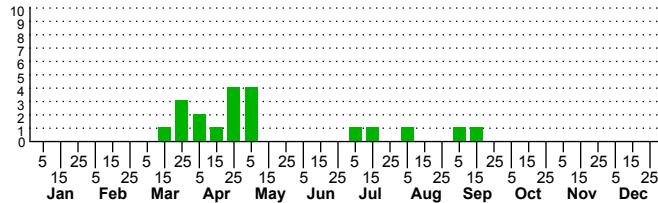

$n=1$
HM

$n=18$
Pd

$n=20$
LM

$n=14$
CP

Coleotechnites quercivorella

Three periods to each month: 1-10 / 11-20 / 21-31

NC Biodiversity Project: nc-biodiversity.com