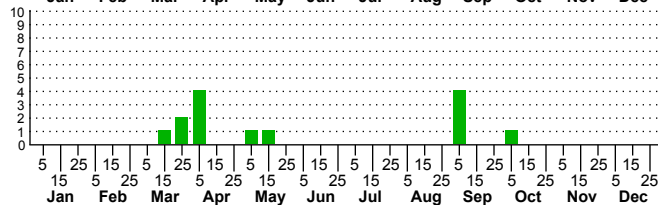

$n=1$
HM

$n=18$
Pd

$n=20$
LM

$n=14$
CP

Coleotechnites quercivorella

Three periods to each month: 1-10 / 11-20 / 21-31

NC Biodiversity Project: nc-biodiversity.com