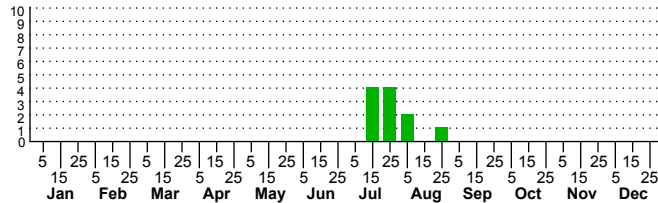

$n=3$
HM

$n=0$
Pd

$n=11$
LM

$n=1$
CP

Pseudochelaria pennsylvanica

Three periods to each month: 1-10 / 11-20 / 21-31

NC Biodiversity Project: nc-biodiversity.com