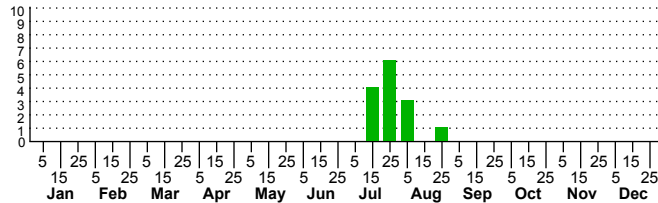

$n=5$
HM

$n=0$
Pd

$n=14$
LM

$n=1$
CP

Pseudochelaria pennsylvanica

Three periods to each month: 1-10 / 11-20 / 21-31

NC Biodiversity Project: nc-biodiversity.com