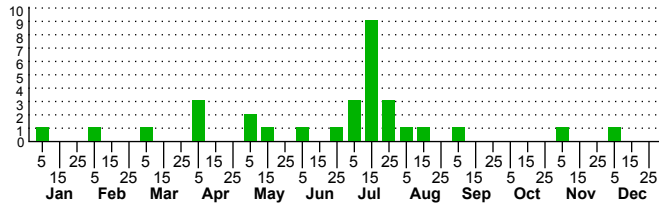

$n=1$
HM

$n=3$
Pd

$n=31$
LM

$n=0$
CP

Chionodes sevir

Three periods to each month: 1-10 / 11-20 / 21-31

NC Biodiversity Project: nc-biodiversity.com