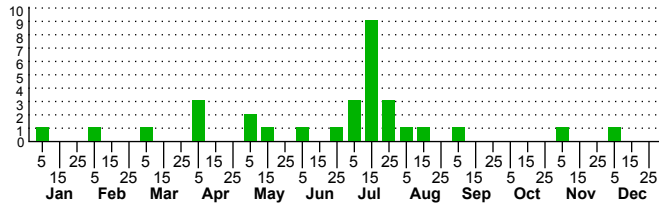

$n=1$
HM

$n=2$
Pd

$n=31$
LM

$n=0$
CP

Chionodes sevir

Three periods to each month: 1-10 / 11-20 / 21-31

NC Biodiversity Project: nc-biodiversity.com