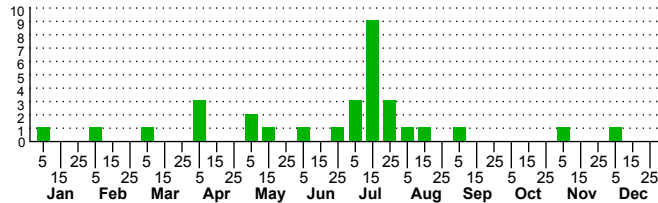

$n=1$
HM

$n=2$
Pd

$n=31$
LM

$n=0$
CP

Chionodes sevir

Three periods to each month: 1-10 / 11-20 / 21-31

NC Biodiversity Project: nc-biodiversity.com