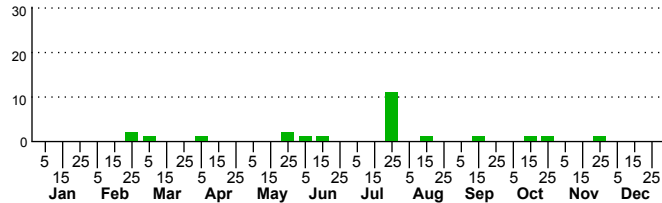

$n=4$
HM

$n=125$
Pd

$n=24$
LM

$n=14$
CP

Chionodes unidentified species

Three periods to each month: 1-10 / 11-20 / 21-31

NC Biodiversity Project: nc-biodiversity.com