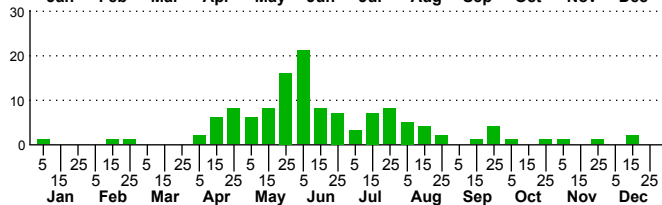

$n=4$
HM

$n=125$
Pd

$n=24$
LM

$n=14$
CP

Chionodes unidentified species

Three periods to each month: 1-10 / 11-20 / 21-31

NC Biodiversity Project: nc-biodiversity.com