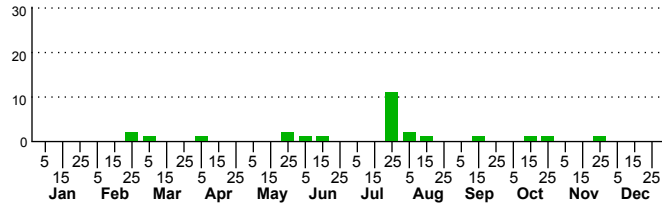

$n=4$
HM

$n=137$
Pd

$n=26$
LM

$n=14$
CP

Chionodes unidentified species

Three periods to each month: 1-10 / 11-20 / 21-31

NC Biodiversity Project: nc-biodiversity.com