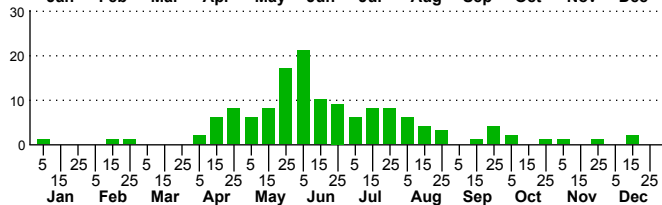

$n=4$
HM

$n=137$
Pd

$n=26$
LM

$n=14$
CP

Chionodes unidentified species

Three periods to each month: 1-10 / 11-20 / 21-31

NC Biodiversity Project: nc-biodiversity.com