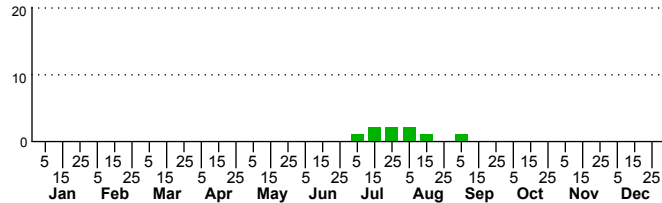

$n=0$
HM

$n=17$
Pd

$n=9$
LM

$n=24$
CP

Zelleria retiniella

Three periods to each month: 1-10 / 11-20 / 21-31

NC Biodiversity Project: nc-biodiversity.com