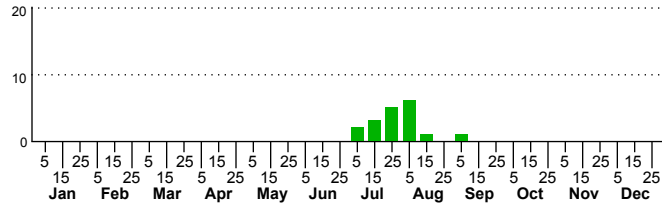

$n=0$
HM

$n=17$
Pd

$n=18$
LM

$n=24$
CP

Zelleria retiniella

Three periods to each month: 1-10 / 11-20 / 21-31

NC Biodiversity Project: nc-biodiversity.com