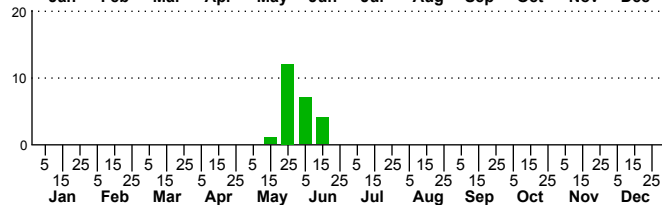

$n=0$
HM

$n=17$
Pd

$n=18$
LM

$n=24$
CP

Zelleria retiniella

Three periods to each month: 1-10 / 11-20 / 21-31

NC Biodiversity Project: nc-biodiversity.com