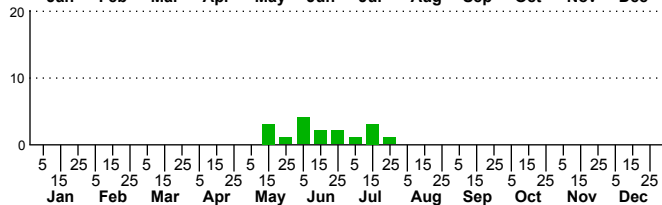

$n=0$
HM

$n=17$
Pd

$n=18$
LM

$n=24$
CP

Zelleria retiniella

Three periods to each month: 1-10 / 11-20 / 21-31

NC Biodiversity Project: nc-biodiversity.com