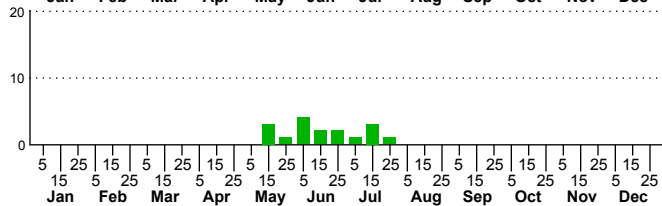

$n=0$
HM

$n=17$
Pd

$n=9$
LM

$n=24$
CP

Zelleria retiniella

Three periods to each month: 1-10 / 11-20 / 21-31

NC Biodiversity Project: nc-biodiversity.com