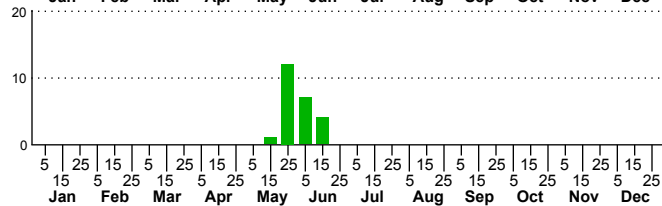

$n=0$
HM

$n=17$
Pd

$n=9$
LM

$n=24$
CP

Zelleria retiniella

Three periods to each month: 1-10 / 11-20 / 21-31

NC Biodiversity Project: nc-biodiversity.com