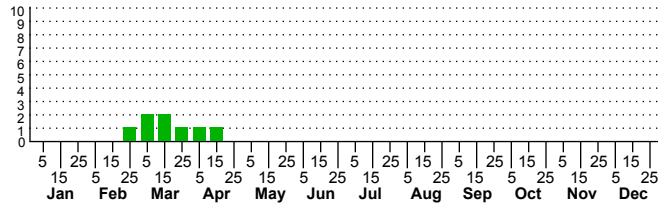

$n=1$
HM

$n=6$
Pd

$n=8$
LM

$n=0$
CP

Acrolepiopsis unidentified species

Three periods to each month: 1-10 / 11-20 / 21-31

NC Biodiversity Project: nc-biodiversity.com