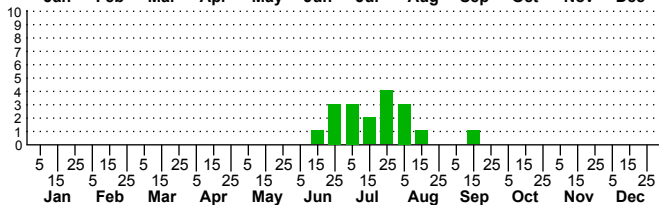

$n=1$
HM

$n=18$
Pd

$n=7$
LM

$n=0$
CP

Synanthedon rileyana

Three periods to each month: 1-10 / 11-20 / 21-31

NC Biodiversity Project: nc-biodiversity.com