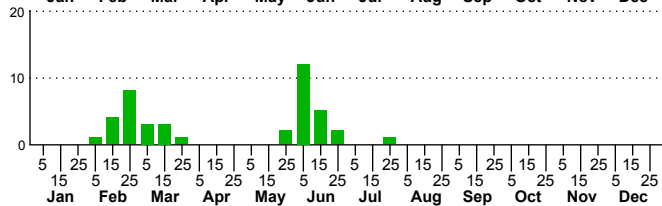

$n=0$
HM

$n=42$
Pd

$n=7$
LM

$n=12$
CP

Rhyacionia rigidana

Three periods to each month: 1-10 / 11-20 / 21-31

NC Biodiversity Project: nc-biodiversity.com