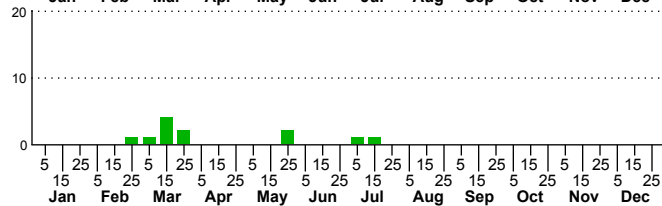

$n=0$
HM

$n=42$
Pd

$n=7$
LM

$n=12$
CP

Rhyacionia rigidana

Three periods to each month: 1-10 / 11-20 / 21-31

NC Biodiversity Project: nc-biodiversity.com