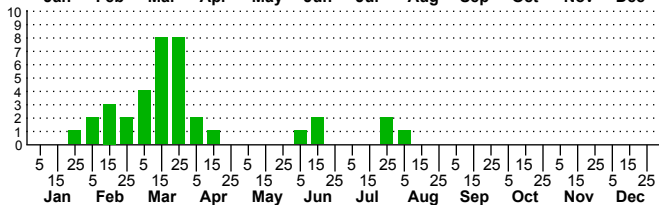

$n=0$
HM

$n=37$
Pd

$n=4$
LM

$n=4$
CP

Rhyacionia unidentified species

Three periods to each month: 1-10 / 11-20 / 21-31

NC Biodiversity Project: nc-biodiversity.com