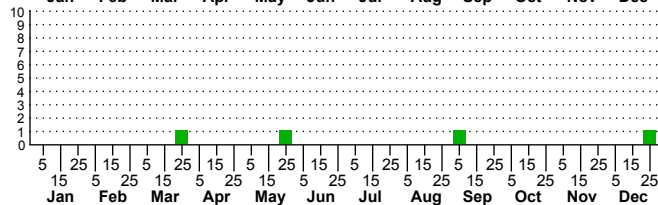

$n=0$
HM

$n=39$
Pd

$n=4$
LM

$n=4$
CP

Rhyacionia unidentified species

Three periods to each month: 1-10 / 11-20 / 21-31

NC Biodiversity Project: nc-biodiversity.com