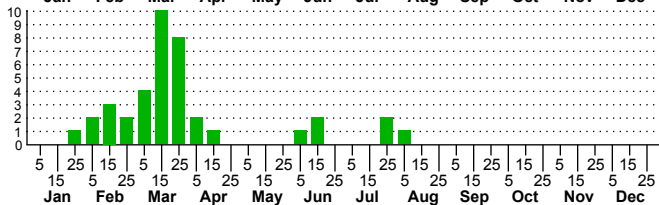

$n=0$
HM

$n=39$
Pd

$n=4$
LM

$n=4$
CP

Rhyacionia unidentified species

Three periods to each month: 1-10 / 11-20 / 21-31

NC Biodiversity Project: nc-biodiversity.com