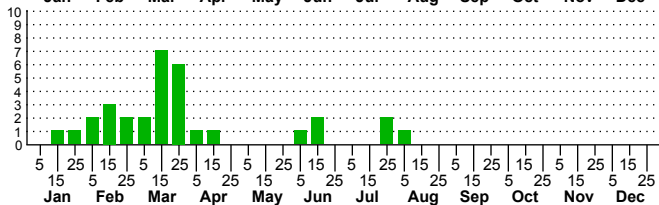

$n=0$   
HM

$n=32$   
Pd

$n=4$   
LM

$n=2$   
CP

*Rhyacionia unidentified species*

Three periods to each month: 1-10 / 11-20 / 21-31

NC Biodiversity Project: [nc-biodiversity.com](http://nc-biodiversity.com)