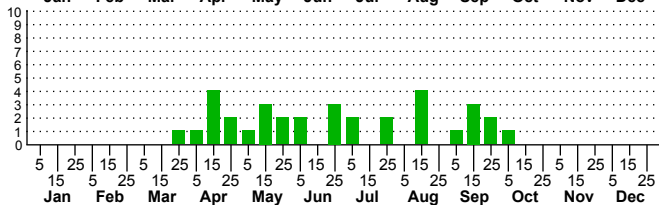

$n=2$
HM

$n=34$
Pd

$n=21$
LM

$n=6$
CP

Homosetia unidentified species

Three periods to each month: 1-10 / 11-20 / 21-31

NC Biodiversity Project: nc-biodiversity.com