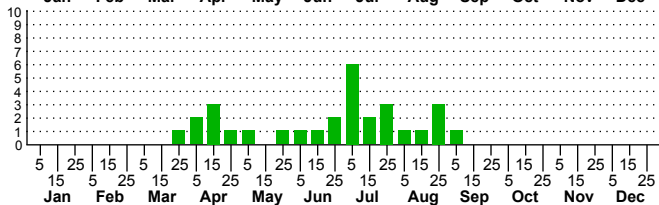

$n=0$
HM

$n=30$
Pd

$n=3$
LM

$n=22$
CP

Ancyliis comptana of authors

Three periods to each month: 1-10 / 11-20 / 21-31

NC Biodiversity Project: nc-biodiversity.com