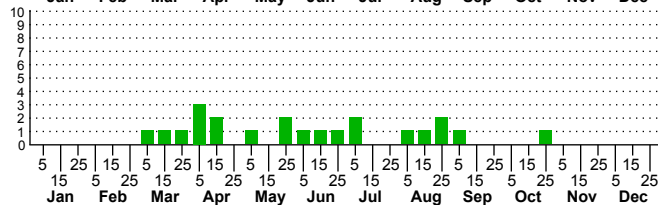

$n=0$
HM

$n=30$
Pd

$n=3$
LM

$n=22$
CP

Ancyliis comptana of authors

Three periods to each month: 1-10 / 11-20 / 21-31

NC Biodiversity Project: nc-biodiversity.com