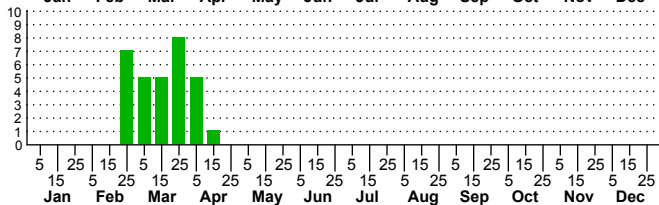

$n=0$
HM

$n=31$
Pd

$n=0$
LM

$n=14$
CP

Cydia marita

Three periods to each month: 1-10 / 11-20 / 21-31

NC Biodiversity Project: nc-biodiversity.com