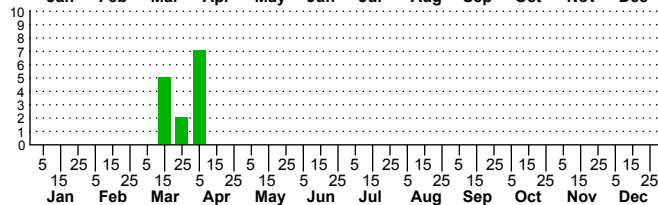

$n=0$
HM

$n=31$
Pd

$n=0$
LM

$n=14$
CP

Cydia marita

Three periods to each month: 1-10 / 11-20 / 21-31

NC Biodiversity Project: nc-biodiversity.com