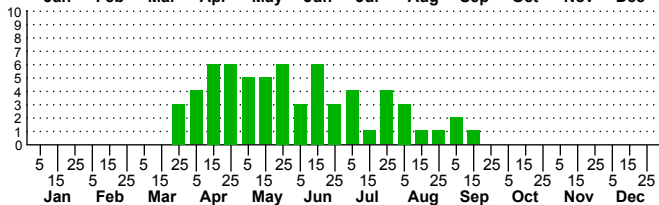

$n=1$
HM

$n=64$
Pd

$n=10$
LM

$n=14$
CP

Cydia caryana

Three periods to each month: 1-10 / 11-20 / 21-31

NC Biodiversity Project: nc-biodiversity.com