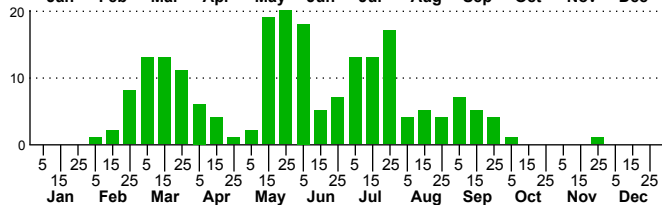

n=3
HM

n=204
Pd

n=77
LM

n=31
CP

Argyrotaenia velutinana

Three periods to each month: 1-10 / 11-20 / 21-31

NC Biodiversity Project: nc-biodiversity.com