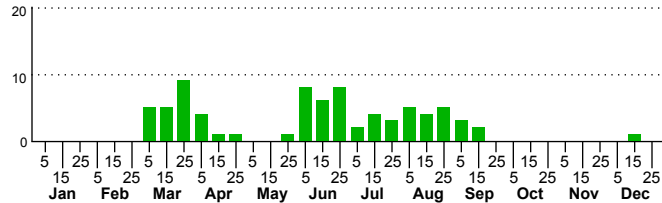

n=3
HM

n=204
Pd

n=77
LM

n=31
CP

Argyrotaenia velutinana

Three periods to each month: 1-10 / 11-20 / 21-31

NC Biodiversity Project: nc-biodiversity.com