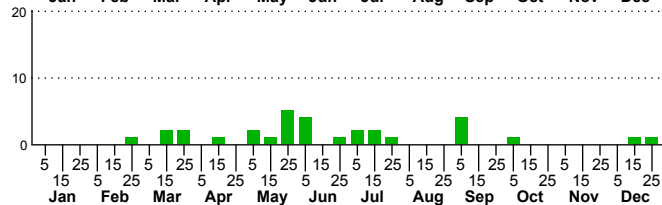

n=3
HM

n=204
Pd

n=77
LM

n=31
CP

Argyrotaenia velutinana

Three periods to each month: 1-10 / 11-20 / 21-31

NC Biodiversity Project: nc-biodiversity.com