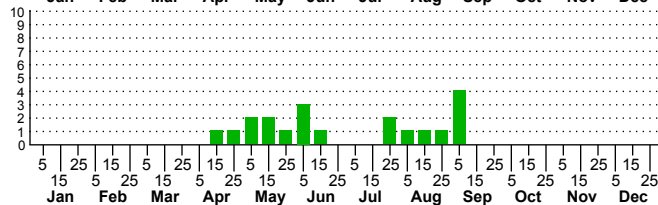

$n=0$
HM

$n=49$
Pd

$n=9$
LM

$n=20$
CP

Platynota semiustana

Three periods to each month: 1-10 / 11-20 / 21-31

NC Biodiversity Project: nc-biodiversity.com