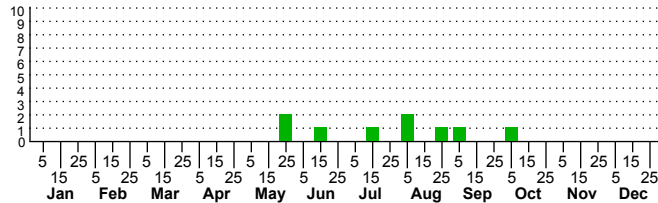

$n=0$
HM

$n=49$
Pd

$n=9$
LM

$n=20$
CP

Platynota semiustana

Three periods to each month: 1-10 / 11-20 / 21-31

NC Biodiversity Project: nc-biodiversity.com