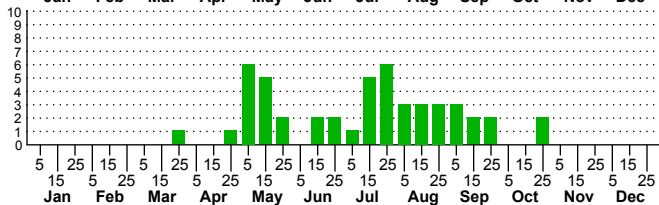

$n=0$
HM

$n=49$
Pd

$n=9$
LM

$n=20$
CP

Platynota semiustana

Three periods to each month: 1-10 / 11-20 / 21-31

NC Biodiversity Project: nc-biodiversity.com