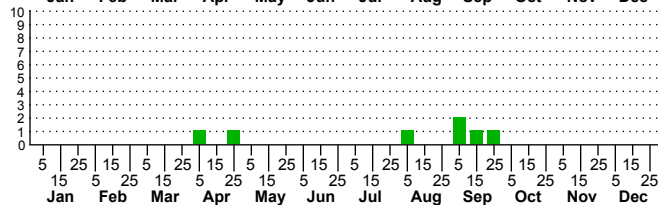

$n=0$
HM

$n=6$
Pd

$n=0$
LM

$n=7$
CP

Niditinea sabroskyi

Three periods to each month: 1-10 / 11-20 / 21-31

NC Biodiversity Project: nc-biodiversity.com