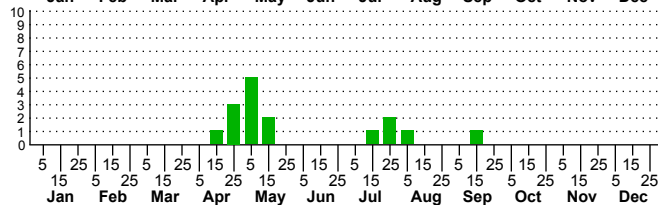

$n=1$
HM

$n=13$
Pd

$n=10$
LM

$n=16$
CP

Acoloithus falsarius

Three periods to each month: 1-10 / 11-20 / 21-31

NC Biodiversity Project: nc-biodiversity.com