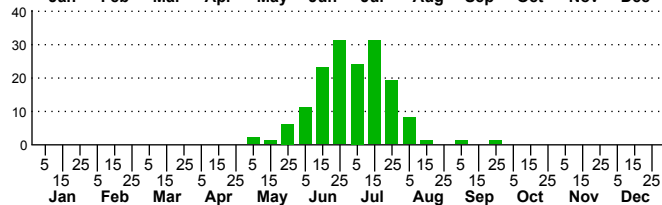

$n=0$
HM

$n=49$
Pd

$n=7$
LM

$n=159$
CP

Megalopyge opercularis

Three periods to each month: 1-10 / 11-20 / 21-31

NC Biodiversity Project: nc-biodiversity.com