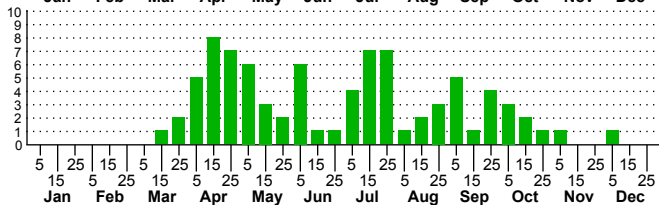

$n=3$
HM

$n=84$
Pd

$n=22$
LM

$n=7$
CP

Eudonia heterosalis

Three periods to each month: 1-10 / 11-20 / 21-31

NC Biodiversity Project: nc-biodiversity.com