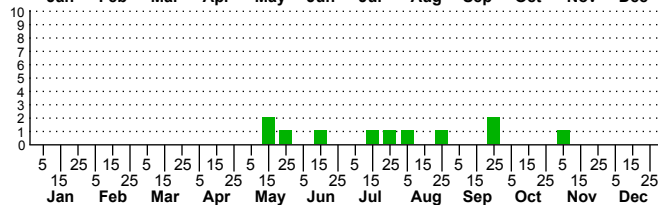

$n=0$
HM

$n=0$
Pd

$n=0$
LM

$n=11$
CP

Elophila faulalis

Three periods to each month: 1-10 / 11-20 / 21-31

NC Biodiversity Project: nc-biodiversity.com