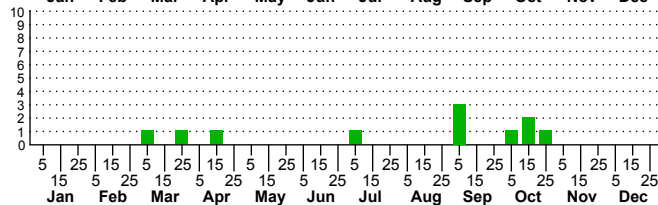

$n=0$
HM

$n=7$
Pd

$n=11$
LM

$n=11$
CP

Diacme unidentified species

Three periods to each month: 1-10 / 11-20 / 21-31

NC Biodiversity Project: nc-biodiversity.com