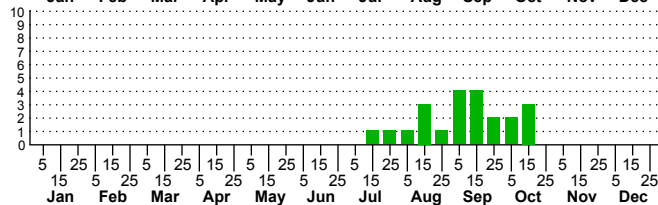

$n=0$
HM

$n=43$
Pd

$n=0$
LM

$n=22$
CP

Epipagis fenestralis

Three periods to each month: 1-10 / 11-20 / 21-31

NC Biodiversity Project: nc-biodiversity.com