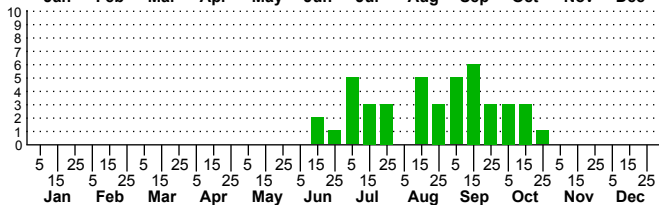

$n=0$
HM

$n=43$
Pd

$n=0$
LM

$n=22$
CP

Epipagis fenestralis

Three periods to each month: 1-10 / 11-20 / 21-31

NC Biodiversity Project: nc-biodiversity.com