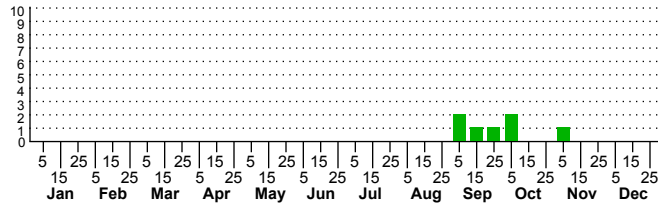

$n=0$
HM

$n=44$
Pd

$n=7$
LM

$n=42$
CP

Spoladea recurvalis

Three periods to each month: 1-10 / 11-20 / 21-31

NC Biodiversity Project: nc-biodiversity.com