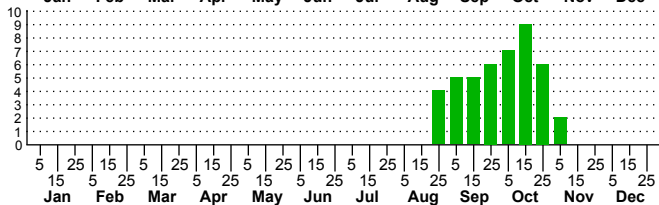

$n=0$
HM

$n=44$
Pd

$n=7$
LM

$n=42$
CP

Spoladea recurvalis

Three periods to each month: 1-10 / 11-20 / 21-31

NC Biodiversity Project: nc-biodiversity.com