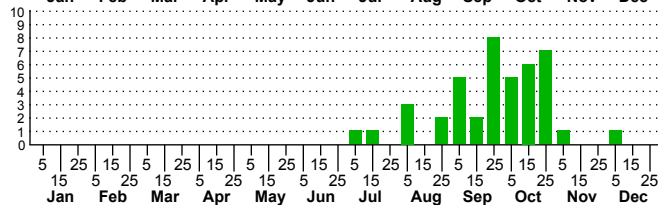

$n=0$
HM

$n=44$
Pd

$n=7$
LM

$n=42$
CP

Spoladea recurvalis

Three periods to each month: 1-10 / 11-20 / 21-31

NC Biodiversity Project: nc-biodiversity.com