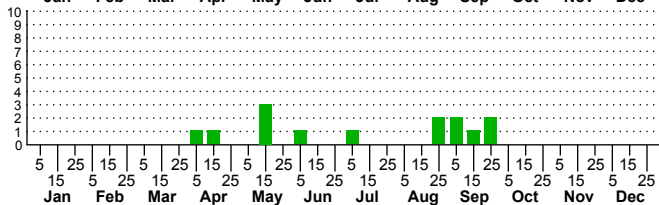

$n=0$
HM

$n=14$
Pd

$n=4$
LM

$n=21$
CP

Diasemiodes janassialis

Three periods to each month: 1-10 / 11-20 / 21-31

NC Biodiversity Project: nc-biodiversity.com