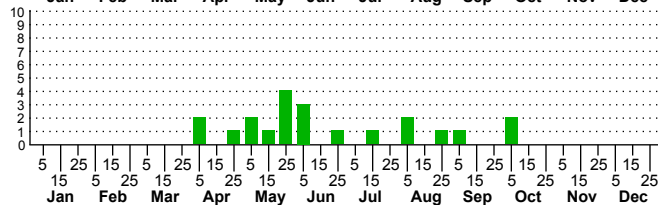

$n=0$
HM

$n=14$
Pd

$n=4$
LM

$n=21$
CP

Diasemiodes janassialis

Three periods to each month: 1-10 / 11-20 / 21-31

NC Biodiversity Project: nc-biodiversity.com