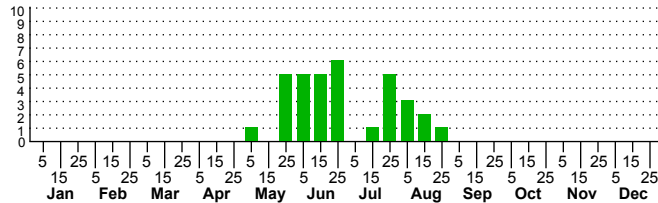

$n=0$
HM

$n=21$
Pd

$n=34$
LM

$n=10$
CP

Conchylodes ovulalis

Three periods to each month: 1-10 / 11-20 / 21-31

NC Biodiversity Project: nc-biodiversity.com