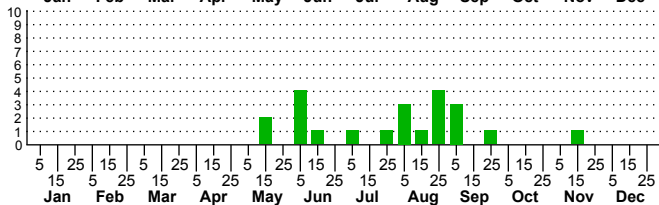

$n=1$
HM

$n=22$
Pd

$n=13$
LM

$n=20$
CP

Parapediasia decorellus

Three periods to each month: 1-10 / 11-20 / 21-31

NC Biodiversity Project: nc-biodiversity.com