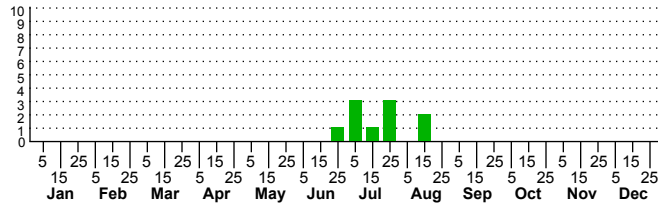

$n=0$
HM

$n=17$
Pd

$n=10$
LM

$n=2$
CP

Acrobasis caryae

Three periods to each month: 1-10 / 11-20 / 21-31

NC Biodiversity Project: nc-biodiversity.com