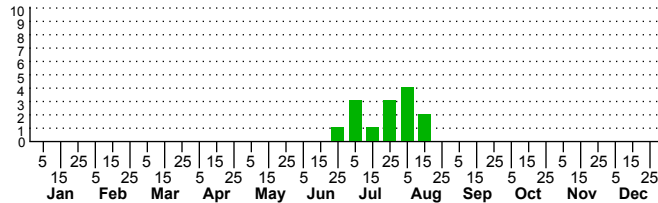

$n=0$
HM

$n=17$
Pd

$n=14$
LM

$n=2$
CP

Acrobasis caryae

Three periods to each month: 1-10 / 11-20 / 21-31

NC Biodiversity Project: nc-biodiversity.com