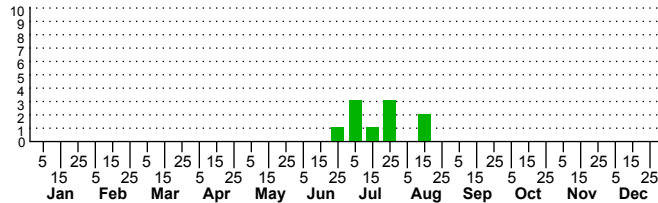

$n=0$
HM

$n=15$
Pd

$n=10$
LM

$n=2$
CP

Acrobasis caryae

Three periods to each month: 1-10 / 11-20 / 21-31

NC Biodiversity Project: nc-biodiversity.com