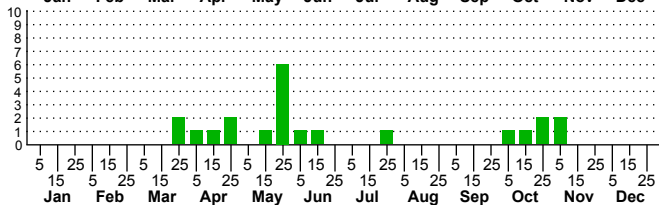

$n=0$
HM

$n=22$
Pd

$n=15$
LM

$n=5$
CP

Caloptilia azaleella

Three periods to each month: 1-10 / 11-20 / 21-31

NC Biodiversity Project: nc-biodiversity.com