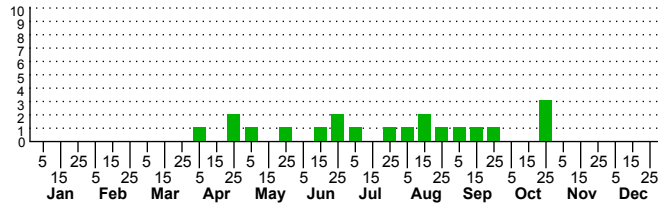

$n=0$
HM

$n=24$
Pd

$n=20$
LM

$n=6$
CP

Caloptilia azaleella

Three periods to each month: 1-10 / 11-20 / 21-31

NC Biodiversity Project: nc-biodiversity.com