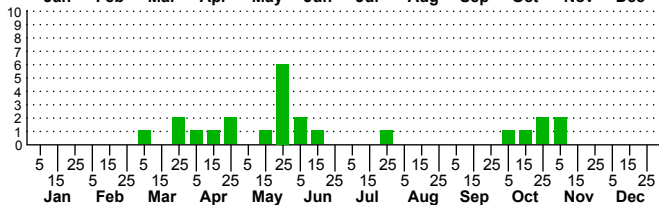

$n=0$
HM

$n=24$
Pd

$n=20$
LM

$n=6$
CP

Caloptilia azaleella

Three periods to each month: 1-10 / 11-20 / 21-31

NC Biodiversity Project: nc-biodiversity.com