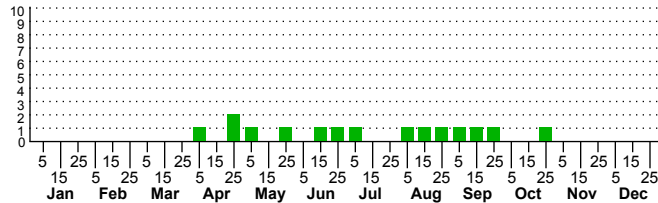

$n=0$
HM

$n=22$
Pd

$n=15$
LM

$n=5$
CP

Caloptilia azaleella

Three periods to each month: 1-10 / 11-20 / 21-31

NC Biodiversity Project: nc-biodiversity.com