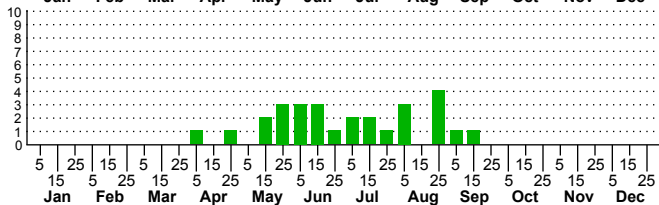

$n=0$
HM

$n=28$
Pd

$n=1$
LM

$n=0$
CP

Canarsia ulmiarrosorella

Three periods to each month: 1-10 / 11-20 / 21-31

NC Biodiversity Project: nc-biodiversity.com