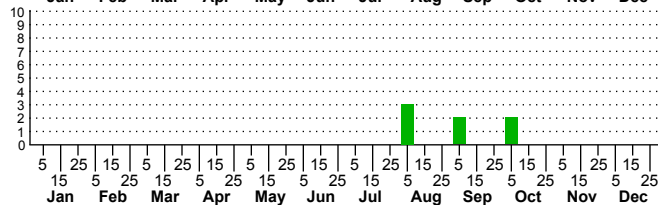

$n=0$
HM

$n=0$
Pd

$n=0$
LM

$n=7$
CP

Anacostia tribulella

Three periods to each month: 1-10 / 11-20 / 21-31

NC Biodiversity Project: nc-biodiversity.com