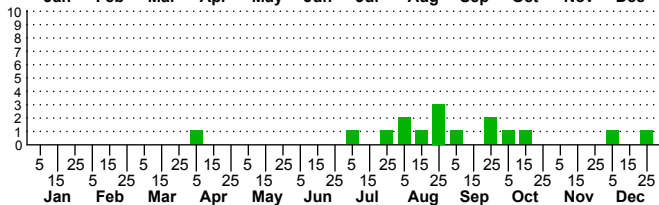

$n=0$
HM

$n=16$
Pd

$n=0$
LM

$n=6$
CP

Pselnophorus belfragei

Three periods to each month: 1-10 / 11-20 / 21-31

NC Biodiversity Project: nc-biodiversity.com