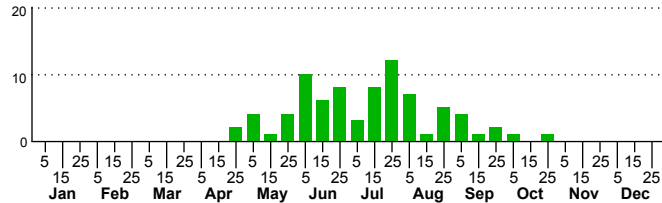

$n=62$
HM

$n=7$
Pd

$n=80$
LM

$n=11$
CP

Pseudothyatira cymatophoroides

Three periods to each month: 1-10 / 11-20 / 21-31

NC Biodiversity Project: nc-biodiversity.com