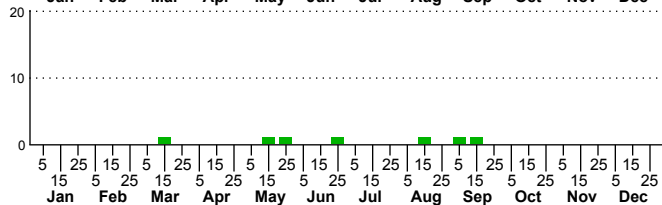

$n=62$
HM

$n=7$
Pd

$n=80$
LM

$n=11$
CP

Pseudothyatira cymatophoroides

Three periods to each month: 1-10 / 11-20 / 21-31

NC Biodiversity Project: nc-biodiversity.com