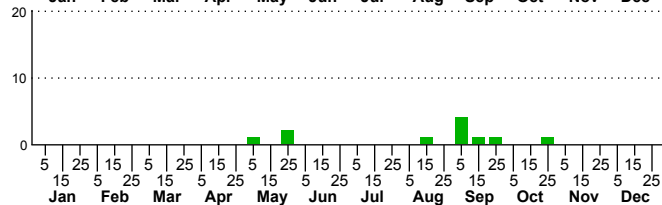

$n=62$
HM

$n=7$
Pd

$n=80$
LM

$n=11$
CP

Pseudothyatira cymatophoroides

Three periods to each month: 1-10 / 11-20 / 21-31

NC Biodiversity Project: nc-biodiversity.com