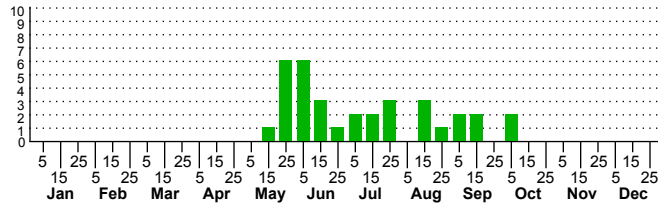

$n=5$
HM

$n=28$
Pd

$n=34$
LM

$n=34$
CP

Oreta rosea

Three periods to each month: 1-10 / 11-20 / 21-31

NC Biodiversity Project: nc-biodiversity.com