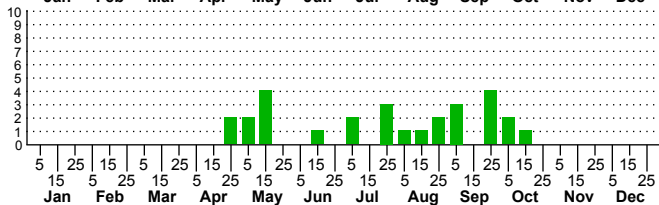

$n=5$
HM

$n=28$
Pd

$n=34$
LM

$n=34$
CP

Oreta rosea

Three periods to each month: 1-10 / 11-20 / 21-31

NC Biodiversity Project: nc-biodiversity.com