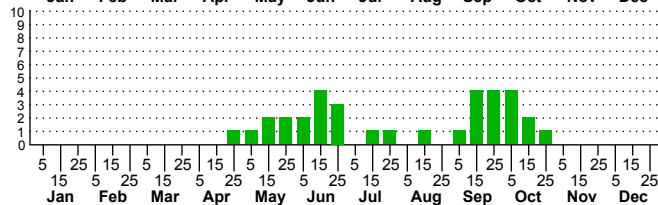

$n=5$
HM

$n=28$
Pd

$n=34$
LM

$n=34$
CP

Oreta rosea

Three periods to each month: 1-10 / 11-20 / 21-31

NC Biodiversity Project: nc-biodiversity.com