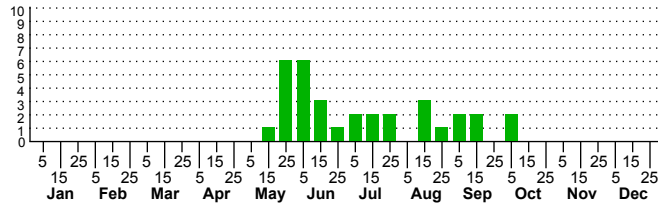

$n=5$
HM

$n=28$
Pd

$n=33$
LM

$n=34$
CP

Oreta rosea

Three periods to each month: 1-10 / 11-20 / 21-31

NC Biodiversity Project: nc-biodiversity.com