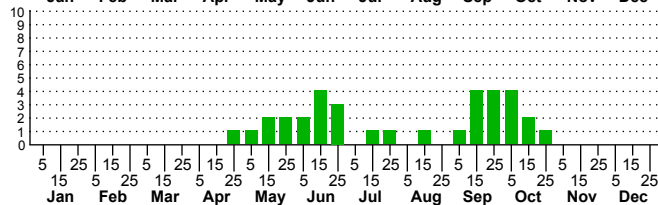

$n=5$
HM

$n=28$
Pd

$n=33$
LM

$n=34$
CP

Oreta rosea

Three periods to each month: 1-10 / 11-20 / 21-31

NC Biodiversity Project: nc-biodiversity.com