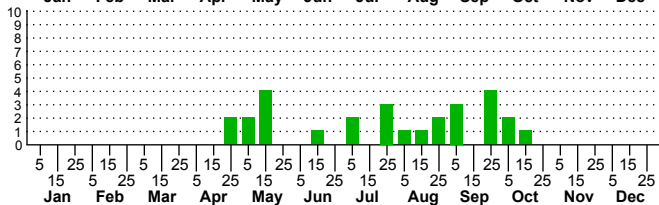

$n=5$
HM

$n=28$
Pd

$n=33$
LM

$n=34$
CP

Oreta rosea

Three periods to each month: 1-10 / 11-20 / 21-31

NC Biodiversity Project: nc-biodiversity.com