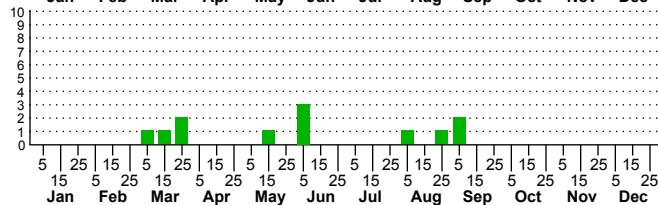

$n=0$   
HM

$n=22$   
Pd

$n=10$   
LM

$n=12$   
CP

*Caloptilia rhoifoliella*

Three periods to each month: 1-10 / 11-20 / 21-31

NC Biodiversity Project: [nc-biodiversity.com](http://nc-biodiversity.com)