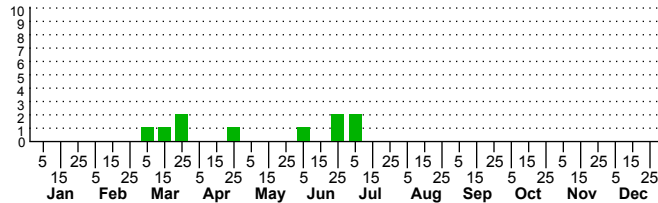

$n=0$   
HM

$n=22$   
Pd

$n=10$   
LM

$n=12$   
CP

*Caloptilia rhoifoliella*

Three periods to each month: 1-10 / 11-20 / 21-31

NC Biodiversity Project: [nc-biodiversity.com](http://nc-biodiversity.com)