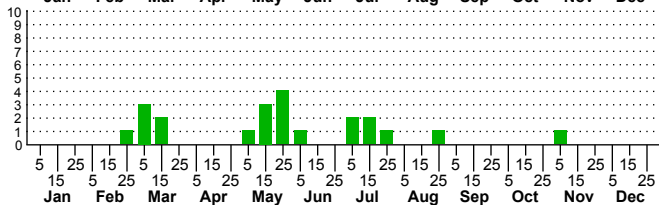

$n=0$   
HM

$n=22$   
Pd

$n=10$   
LM

$n=12$   
CP

*Caloptilia rhoifoliella*

Three periods to each month: 1-10 / 11-20 / 21-31

NC Biodiversity Project: [nc-biodiversity.com](http://nc-biodiversity.com)