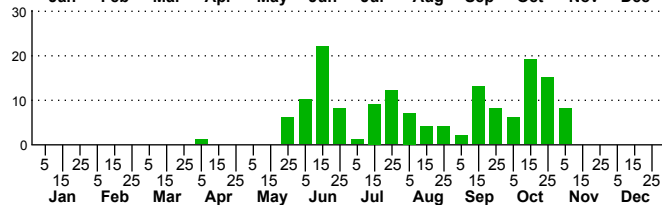

$n=1$
HM

$n=69$
Pd

$n=58$
LM

$n=155$
CP

Glenoides texanaria

Three periods to each month: 1-10 / 11-20 / 21-31

NC Biodiversity Project: nc-biodiversity.com