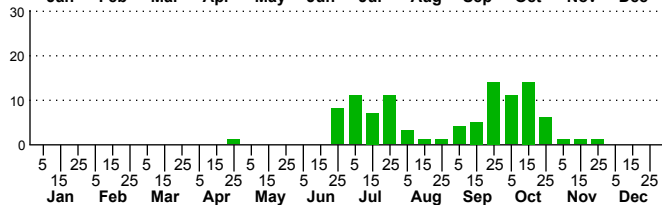

$n=2$
HM

$n=100$
Pd

$n=82$
LM

$n=161$
CP

Glenoides texanaria

Three periods to each month: 1-10 / 11-20 / 21-31

NC Biodiversity Project: nc-biodiversity.com