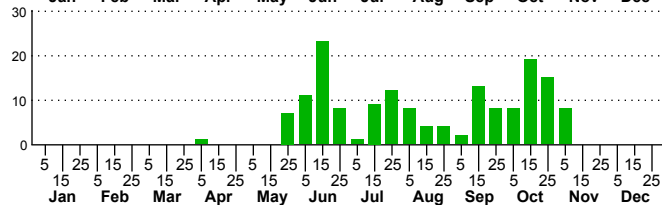

$n=2$
HM

$n=100$
Pd

$n=82$
LM

$n=161$
CP

Glenoides texanaria

Three periods to each month: 1-10 / 11-20 / 21-31

NC Biodiversity Project: nc-biodiversity.com