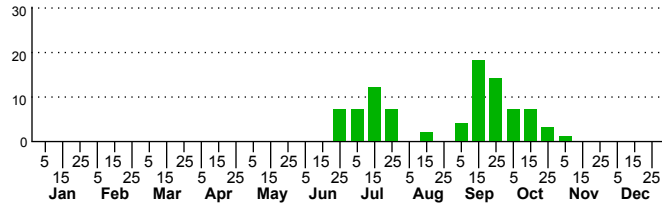

$n=2$
HM

$n=108$
Pd

$n=89$
LM

$n=163$
CP

Glenoides texanaria

Three periods to each month: 1-10 / 11-20 / 21-31

NC Biodiversity Project: nc-biodiversity.com