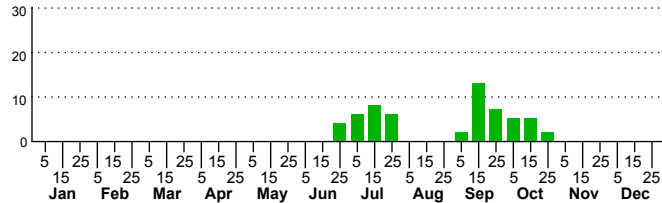

$n=1$
HM

$n=69$
Pd

$n=58$
LM

$n=155$
CP

Glenoides texanaria

Three periods to each month: 1-10 / 11-20 / 21-31

NC Biodiversity Project: nc-biodiversity.com