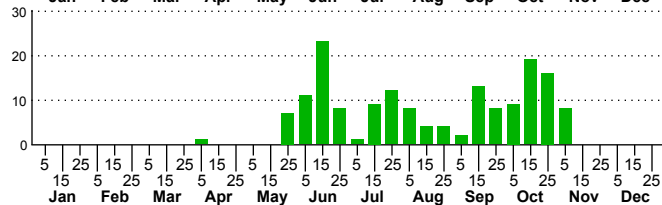

$n=2$
HM

$n=108$
Pd

$n=89$
LM

$n=163$
CP

Glenoides texanaria

Three periods to each month: 1-10 / 11-20 / 21-31

NC Biodiversity Project: nc-biodiversity.com