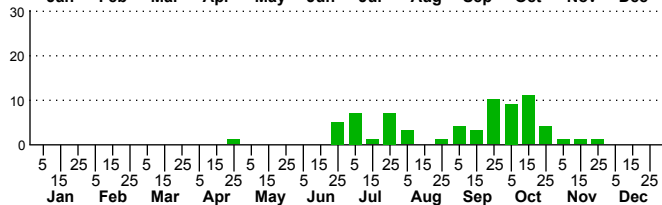

$n=1$
HM

$n=69$
Pd

$n=58$
LM

$n=155$
CP

Glenoides texanaria

Three periods to each month: 1-10 / 11-20 / 21-31

NC Biodiversity Project: nc-biodiversity.com