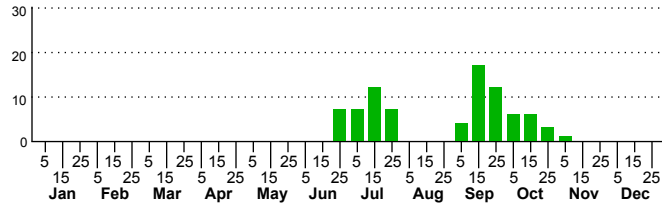

$n=2$
HM

$n=100$
Pd

$n=82$
LM

$n=161$
CP

Glenoides texanaria

Three periods to each month: 1-10 / 11-20 / 21-31

NC Biodiversity Project: nc-biodiversity.com