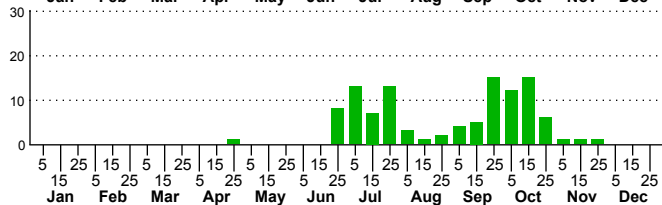

$n=2$
HM

$n=108$
Pd

$n=89$
LM

$n=163$
CP

Glenoides texanaria

Three periods to each month: 1-10 / 11-20 / 21-31

NC Biodiversity Project: nc-biodiversity.com