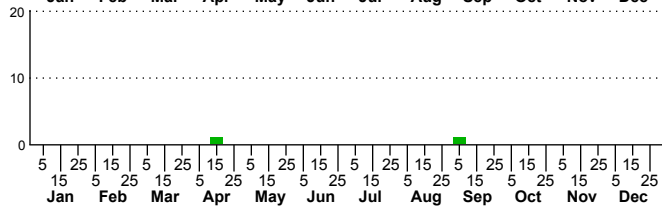

$n=0$
HM

$n=2$
Pd

$n=0$
LM

$n=108$
CP

Iridopsis pergracilis

Three periods to each month: 1-10 / 11-20 / 21-31

NC Biodiversity Project: nc-biodiversity.com