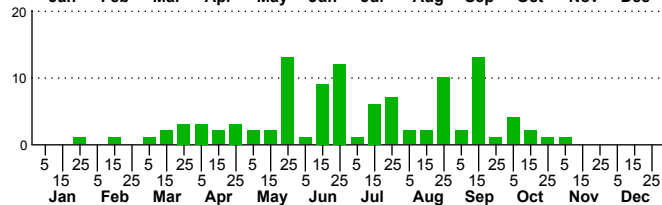

$n=0$
HM

$n=2$
Pd

$n=0$
LM

$n=107$
CP

Iridopsis pergracilis

Three periods to each month: 1-10 / 11-20 / 21-31

NC Biodiversity Project: nc-biodiversity.com