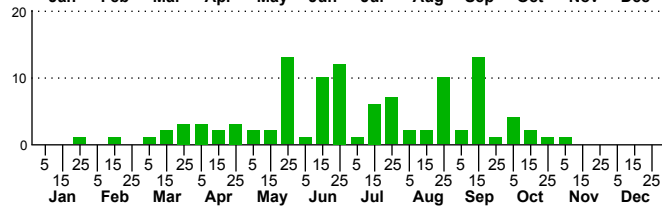

$n=0$
HM

$n=2$
Pd

$n=0$
LM

$n=108$
CP

Iridopsis pergracilis

Three periods to each month: 1-10 / 11-20 / 21-31

NC Biodiversity Project: nc-biodiversity.com