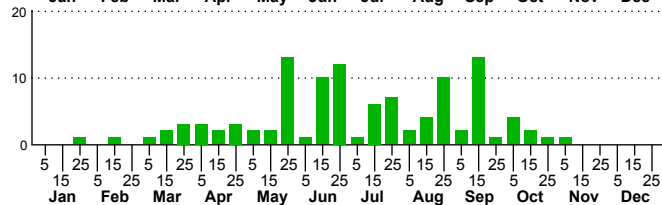

$n=0$
HM

$n=2$
Pd

$n=0$
LM

$n=110$
CP

Iridopsis pergracilis

Three periods to each month: 1-10 / 11-20 / 21-31

NC Biodiversity Project: nc-biodiversity.com