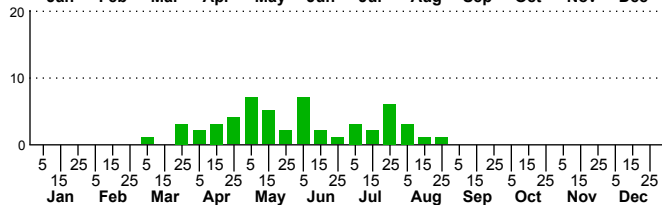

$n=3$
HM

$n=53$
Pd

$n=20$
LM

$n=166$
CP

Iridopsis vellivolata

Three periods to each month: 1-10 / 11-20 / 21-31

NC Biodiversity Project: nc-biodiversity.com