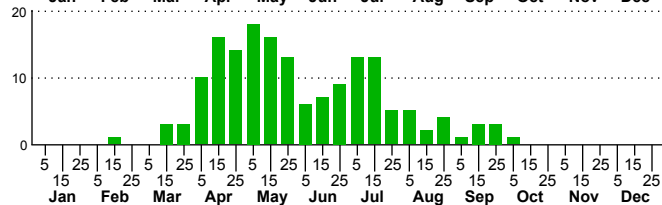

$n=3$
HM

$n=53$
Pd

$n=20$
LM

$n=166$
CP

Iridopsis vellivolata

Three periods to each month: 1-10 / 11-20 / 21-31

NC Biodiversity Project: nc-biodiversity.com