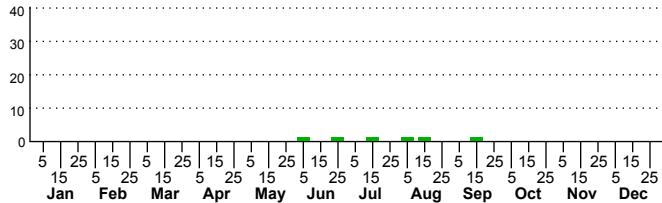

$n=6$
HM

$n=247$
Pd

$n=47$
LM

$n=329$
CP

Iridopsis defectaria

Three periods to each month: 1-10 / 11-20 / 21-31

NC Biodiversity Project: nc-biodiversity.com