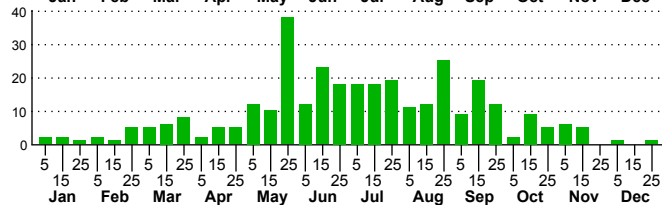

$n=6$
HM

$n=247$
Pd

$n=47$
LM

$n=329$
CP

Iridopsis defectaria

Three periods to each month: 1-10 / 11-20 / 21-31

NC Biodiversity Project: nc-biodiversity.com