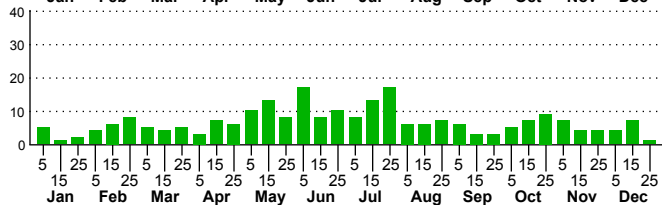

$n=6$
HM

$n=239$
Pd

$n=44$
LM

$n=323$
CP

Iridopsis defectaria

Three periods to each month: 1-10 / 11-20 / 21-31

NC Biodiversity Project: nc-biodiversity.com