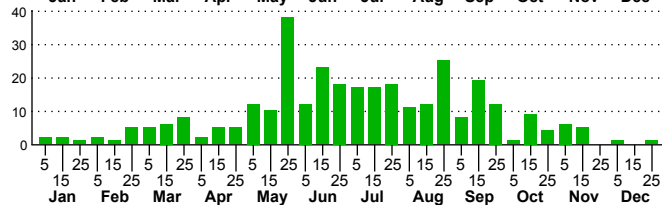

$n=6$
HM

$n=239$
Pd

$n=44$
LM

$n=323$
CP

Iridopsis defectaria

Three periods to each month: 1-10 / 11-20 / 21-31

NC Biodiversity Project: nc-biodiversity.com