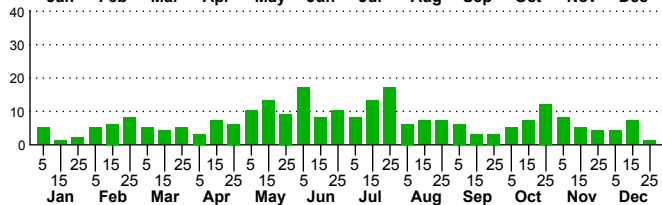

$n=6$
HM

$n=247$
Pd

$n=47$
LM

$n=329$
CP

Iridopsis defectaria

Three periods to each month: 1-10 / 11-20 / 21-31

NC Biodiversity Project: nc-biodiversity.com