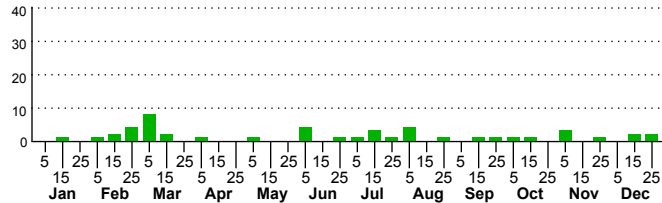

$n=6$
HM

$n=247$
Pd

$n=47$
LM

$n=329$
CP

Iridopsis defectaria

Three periods to each month: 1-10 / 11-20 / 21-31

NC Biodiversity Project: nc-biodiversity.com