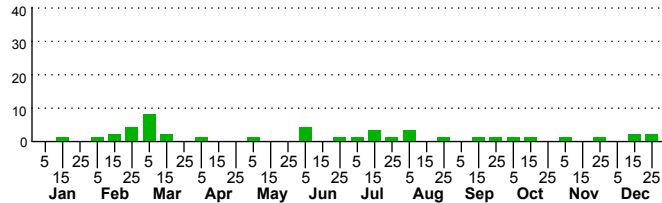

$n=6$
HM

$n=239$
Pd

$n=44$
LM

$n=323$
CP

Iridopsis defectaria

Three periods to each month: 1-10 / 11-20 / 21-31

NC Biodiversity Project: nc-biodiversity.com