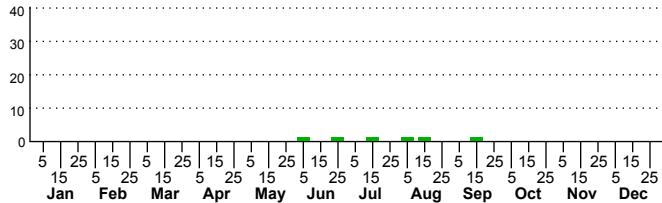

$n=6$
HM

$n=239$
Pd

$n=44$
LM

$n=323$
CP

Iridopsis defectaria

Three periods to each month: 1-10 / 11-20 / 21-31

NC Biodiversity Project: nc-biodiversity.com