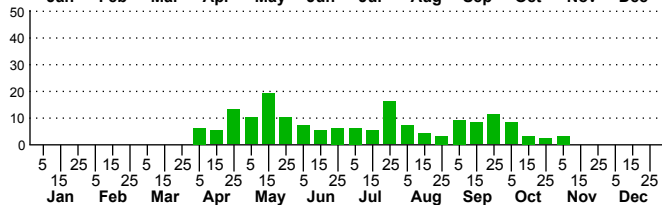

n=20
HM

n=166
Pd

n=136
LM

n=267
CP

Protoarmia porcelaria

Three periods to each month: 1-10 / 11-20 / 21-31

NC Biodiversity Project: nc-biodiversity.com