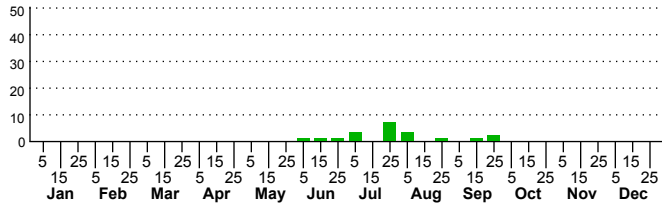

n=20
HM

n=166
Pd

n=136
LM

n=267
CP

Protoarmia porcelaria

Three periods to each month: 1-10 / 11-20 / 21-31

NC Biodiversity Project: nc-biodiversity.com