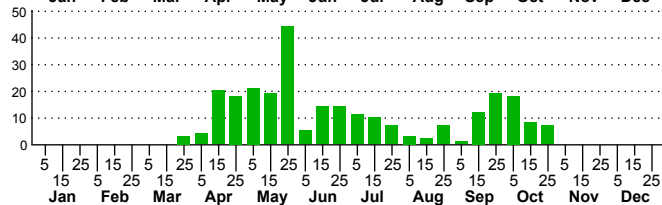

n=20
HM

n=166
Pd

n=136
LM

n=267
CP

Protoarmia porcelaria

Three periods to each month: 1-10 / 11-20 / 21-31

NC Biodiversity Project: nc-biodiversity.com