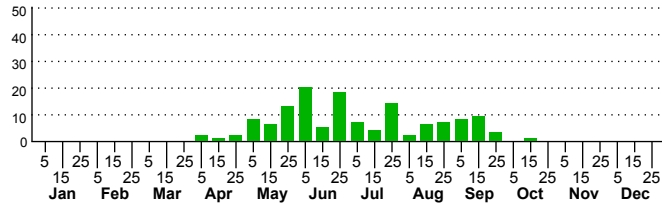

n=20
HM

n=166
Pd

n=136
LM

n=267
CP

Protoarmia porcelaria

Three periods to each month: 1-10 / 11-20 / 21-31

NC Biodiversity Project: nc-biodiversity.com