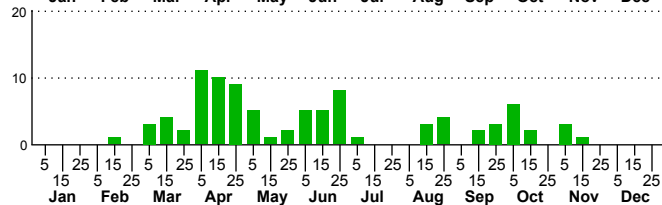

$n=0$
HM

$n=0$
Pd

$n=0$
LM

$n=91$
CP

Pero zalissaria

Three periods to each month: 1-10 / 11-20 / 21-31

NC Biodiversity Project: nc-biodiversity.com