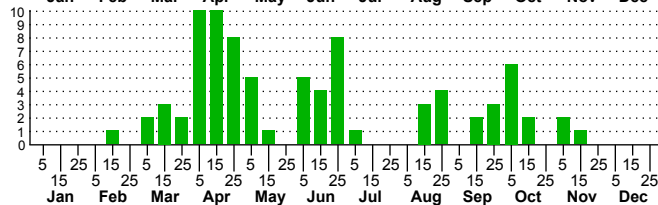

$n=0$
HM

$n=0$
Pd

$n=0$
LM

$n=83$
CP

Pero zalissaria

Three periods to each month: 1-10 / 11-20 / 21-31

NC Biodiversity Project: nc-biodiversity.com