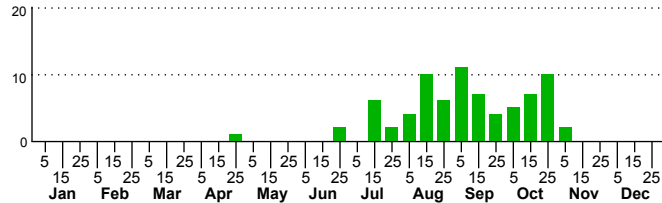

$n=2$
HM

$n=0$
Pd

$n=77$
LM

$n=0$
CP

Nepytia canosaria

Three periods to each month: 1-10 / 11-20 / 21-31

NC Biodiversity Project: nc-biodiversity.com