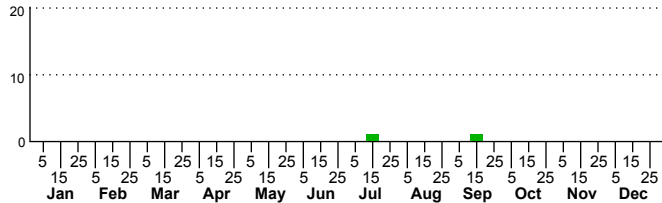

$n=2$
HM

$n=0$
Pd

$n=77$
LM

$n=0$
CP

Nepytia canosaria

Three periods to each month: 1-10 / 11-20 / 21-31

NC Biodiversity Project: nc-biodiversity.com