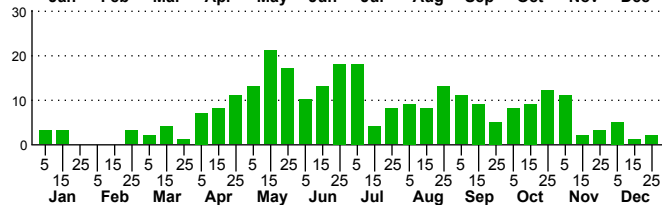

$n=0$
HM

$n=213$
Pd

$n=34$
LM

$n=272$
CP

Patalene olyzonaria

Three periods to each month: 1-10 / 11-20 / 21-31

NC Biodiversity Project: nc-biodiversity.com