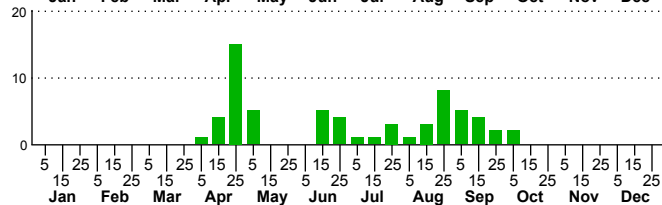

$n=0$
HM

$n=23$
Pd

$n=37$
LM

$n=64$
CP

Dichorda iridaria

Three periods to each month: 1-10 / 11-20 / 21-31

NC Biodiversity Project: nc-biodiversity.com