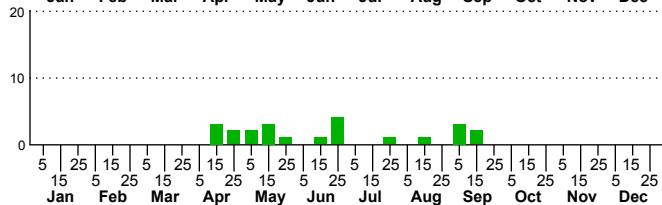

$n=0$
HM

$n=23$
Pd

$n=37$
LM

$n=64$
CP

Dichorda iridaria

Three periods to each month: 1-10 / 11-20 / 21-31

NC Biodiversity Project: nc-biodiversity.com