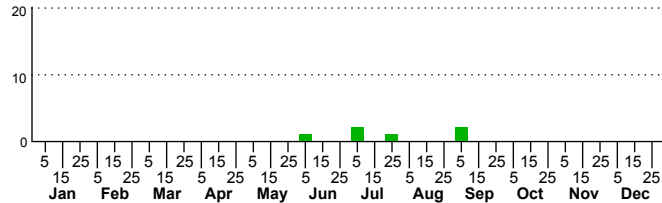

$n=0$
HM

$n=30$
Pd

$n=6$
LM

$n=131$
CP

Lobocleta ossularia

Three periods to each month: 1-10 / 11-20 / 21-31

NC Biodiversity Project: nc-biodiversity.com