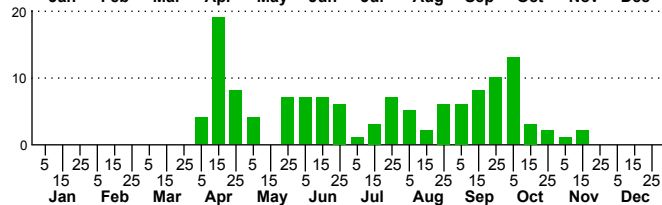

$n=0$
HM

$n=30$
Pd

$n=6$
LM

$n=131$
CP

Lobocleta ossularia

Three periods to each month: 1-10 / 11-20 / 21-31

NC Biodiversity Project: nc-biodiversity.com