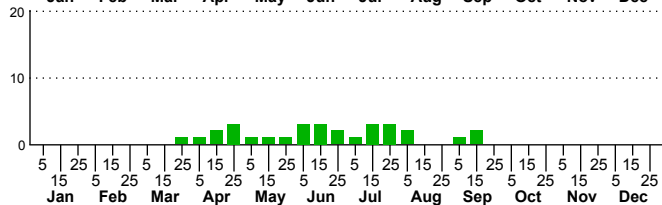

$n=0$
HM

$n=30$
Pd

$n=6$
LM

$n=131$
CP

Lobocleta ossularia

Three periods to each month: 1-10 / 11-20 / 21-31

NC Biodiversity Project: nc-biodiversity.com