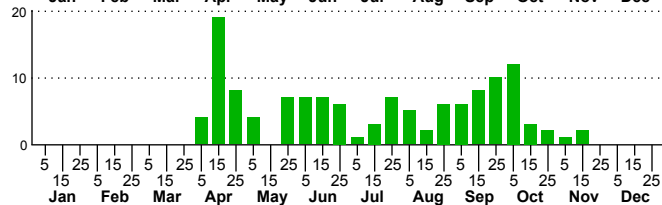

$n=0$
HM

$n=28$
Pd

$n=6$
LM

$n=130$
CP

Lobocleta ossularia

Three periods to each month: 1-10 / 11-20 / 21-31

NC Biodiversity Project: nc-biodiversity.com