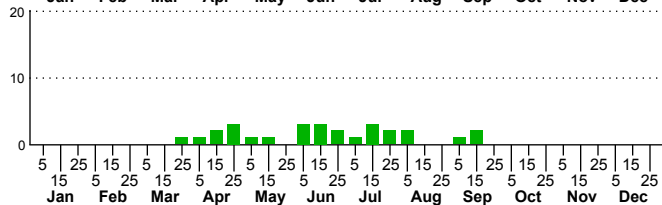

$n=0$
HM

$n=28$
Pd

$n=6$
LM

$n=130$
CP

Lobocleta ossularia

Three periods to each month: 1-10 / 11-20 / 21-31

NC Biodiversity Project: nc-biodiversity.com