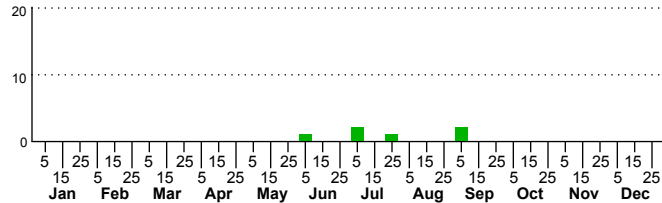

$n=0$
HM

$n=28$
Pd

$n=6$
LM

$n=130$
CP

Lobocleta ossularia

Three periods to each month: 1-10 / 11-20 / 21-31

NC Biodiversity Project: nc-biodiversity.com