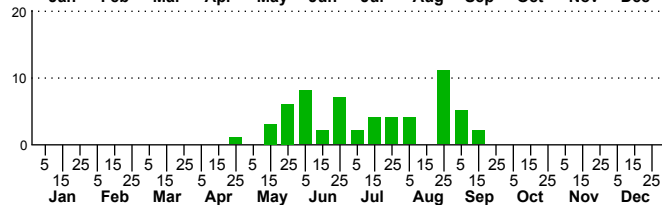

$n=0$
HM

$n=8$
Pd

$n=0$
LM

$n=59$
CP

Lobocleta peralbata

Three periods to each month: 1-10 / 11-20 / 21-31

NC Biodiversity Project: nc-biodiversity.com