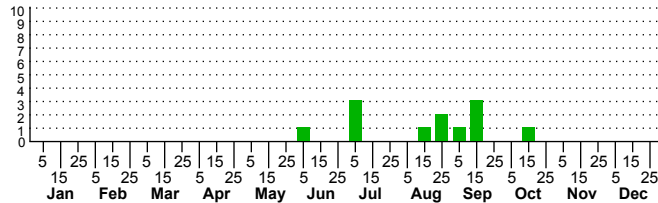

$n=0$
HM

$n=7$
Pd

$n=12$
LM

$n=0$
CP

Idaea bonifata

Three periods to each month: 1-10 / 11-20 / 21-31

NC Biodiversity Project: nc-biodiversity.com