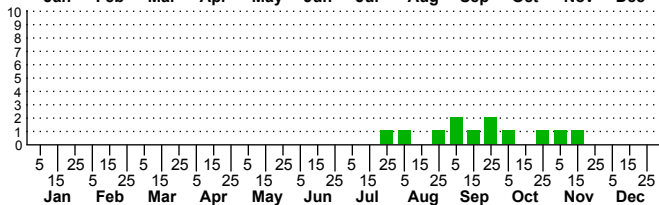

$n=0$
HM

$n=12$
Pd

$n=8$
LM

$n=48$
CP

Leptostales pannaria

Three periods to each month: 1-10 / 11-20 / 21-31

NC Biodiversity Project: nc-biodiversity.com