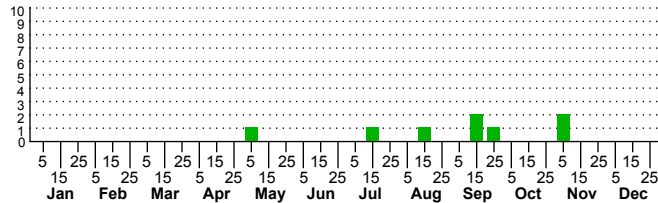

$n=0$
HM

$n=12$
Pd

$n=8$
LM

$n=48$
CP

Leptostales pannaria

Three periods to each month: 1-10 / 11-20 / 21-31

NC Biodiversity Project: nc-biodiversity.com