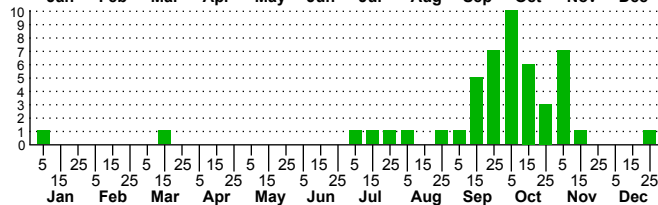

$n=0$
HM

$n=12$
Pd

$n=8$
LM

$n=48$
CP

Leptostales pannaria

Three periods to each month: 1-10 / 11-20 / 21-31

NC Biodiversity Project: nc-biodiversity.com