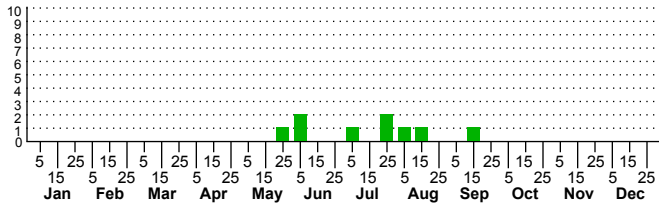

$n=9$
HM

$n=0$
Pd

$n=22$
LM

$n=0$
CP

Mesoleuca ruficillata

Three periods to each month: 1-10 / 11-20 / 21-31

NC Biodiversity Project: nc-biodiversity.com