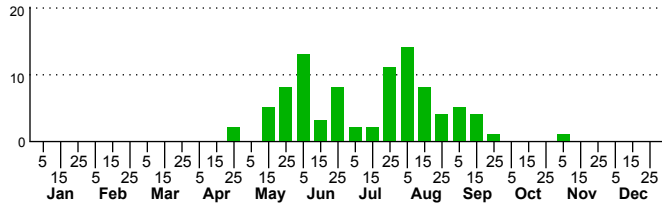

$n=91$
HM

$n=0$
Pd

$n=134$
LM

$n=0$
CP

Euphyia intermediata

Three periods to each month: 1-10 / 11-20 / 21-31

NC Biodiversity Project: nc-biodiversity.com