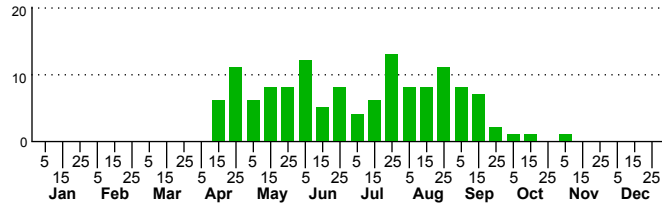

$n=91$
HM

$n=0$
Pd

$n=134$
LM

$n=0$
CP

Euphyia intermediata

Three periods to each month: 1-10 / 11-20 / 21-31

NC Biodiversity Project: nc-biodiversity.com